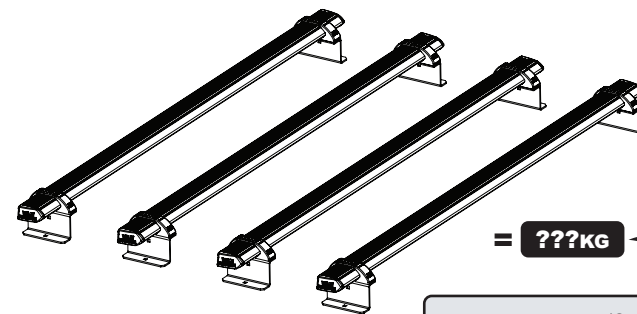

IN8230_D (CN:00183)

Van Guard Accessories Ltd
 Fair Oak Close, Exeter Airport Business Park,
 Exeter, Devon, EX5 2UL

www.van-guard.co.uk

336-4

Vehicle:
Volkswagen Crafter: 2017 on
MAN TGE: 2017 on
Wheel Base:
Medium (L3)
Standard (L3)
Roof Height:
Normal (H2)
Rear Doors: Twin

ULTI Bar Trade (Steel) = **17.4KG**

ULTI Bar+ (Aluminium) = **11.2KG**

336-4

Vehicle:
Volkswagen Crafter: 2017 on
MAN TGE: 2017 on
Wheel Base:
Medium (L3)
Standard (L3)
Roof Height:
High (H3)
Rear Doors: Twin