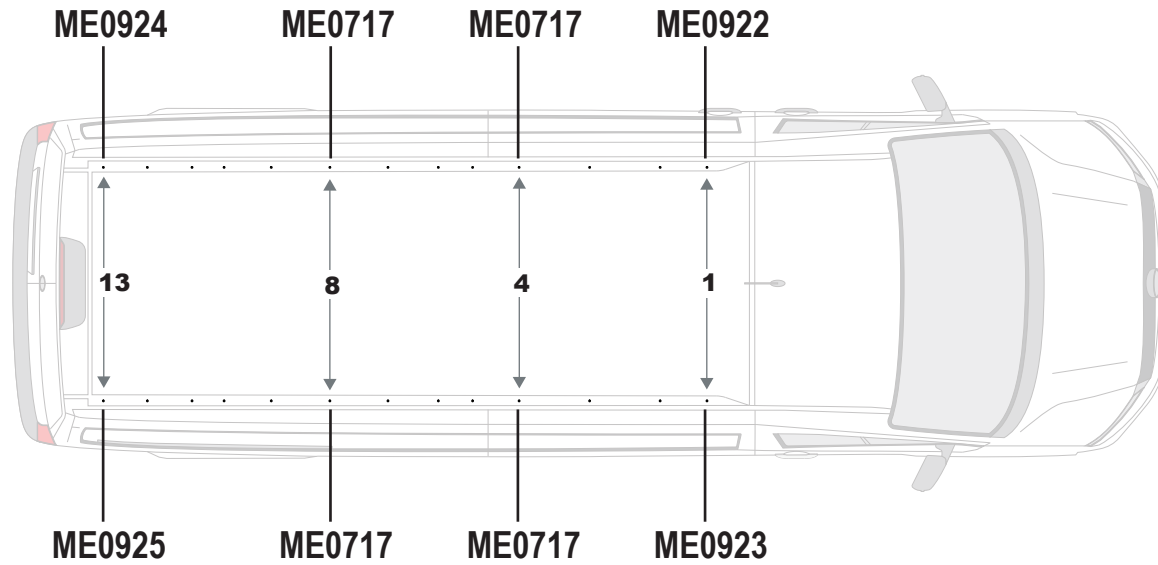

<p>ME0717</p>	<p>ME0922</p>	<p>ME0923</p>
<p>ME0924</p>	<p>ME0925</p>	

1

ROOF PLUG MAY BE SEALED BY PAINT
THIS SEAL WILL NEED TO BE BROKEN
TO REMOVE THE ROOF PLUG

The following page is for L4H3 models only (models with 13 fixing points on the roof).
Please see page 4 for L3H2 / L3H3 models & page 6 for L5H3 models.