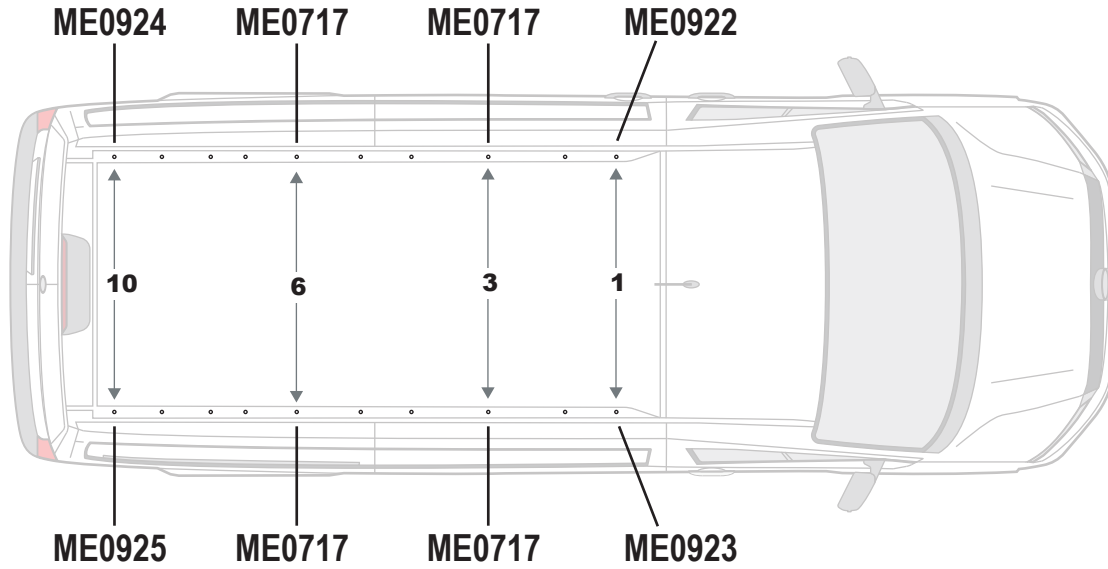

The following page is for L3H2 / L3H3 models only (models with 10 fixing points on the roof).
Please see page 5 for L4H3 models & page 6 for L5H3 models.