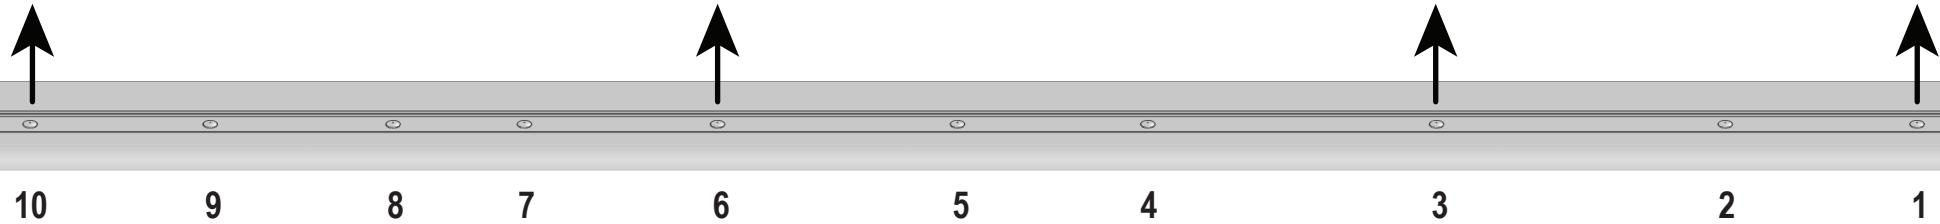

ME0717	ME0922	ME0923
ME0924	ME0925	

1

ROOF PLUG MAY BE SEALED BY PAINT
THIS SEAL WILL NEED TO BE BROKEN
TO REMOVE THE ROOF PLUG