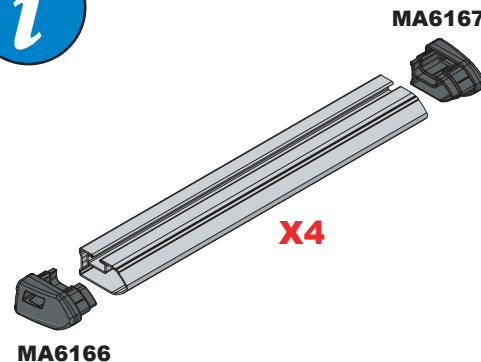

ULTI Bar Trade
(Steel)