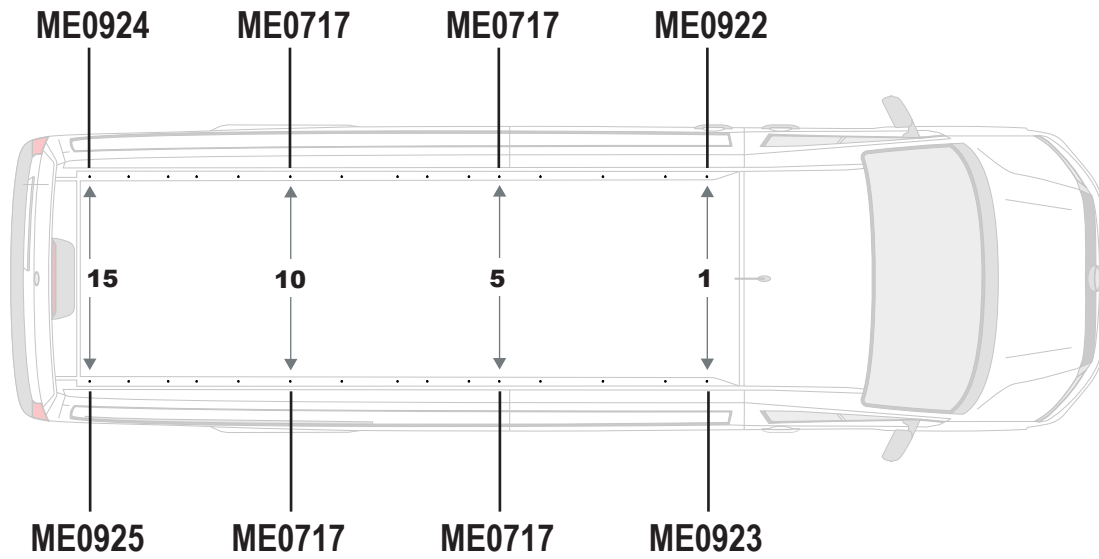

The following page is for L5H3 models only (models with 15 fixing points on the roof).
Please see page 4 for L3H2 / L3H3 models & page 5 for L4H3 models.