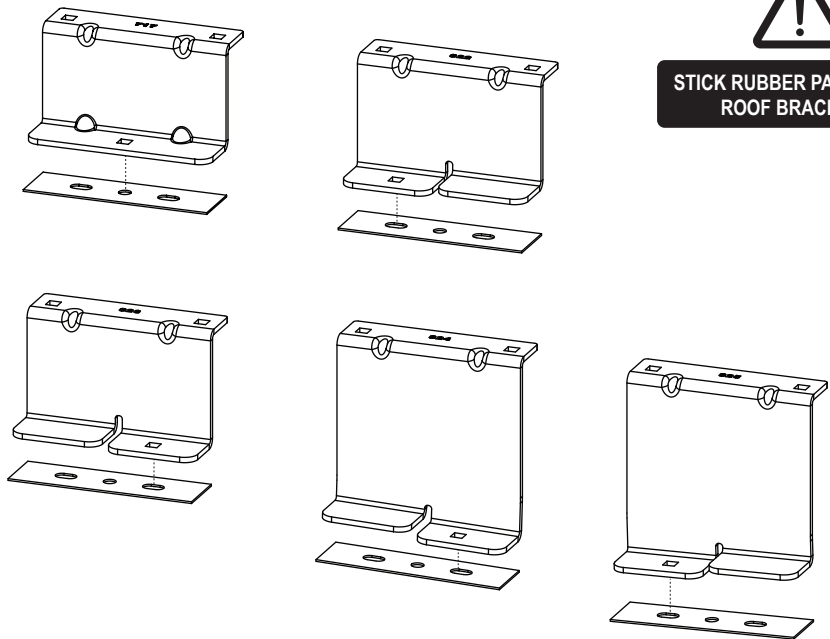

2

STICK RUBBER PADS TO ALL ROOF BRACKETS

3.1