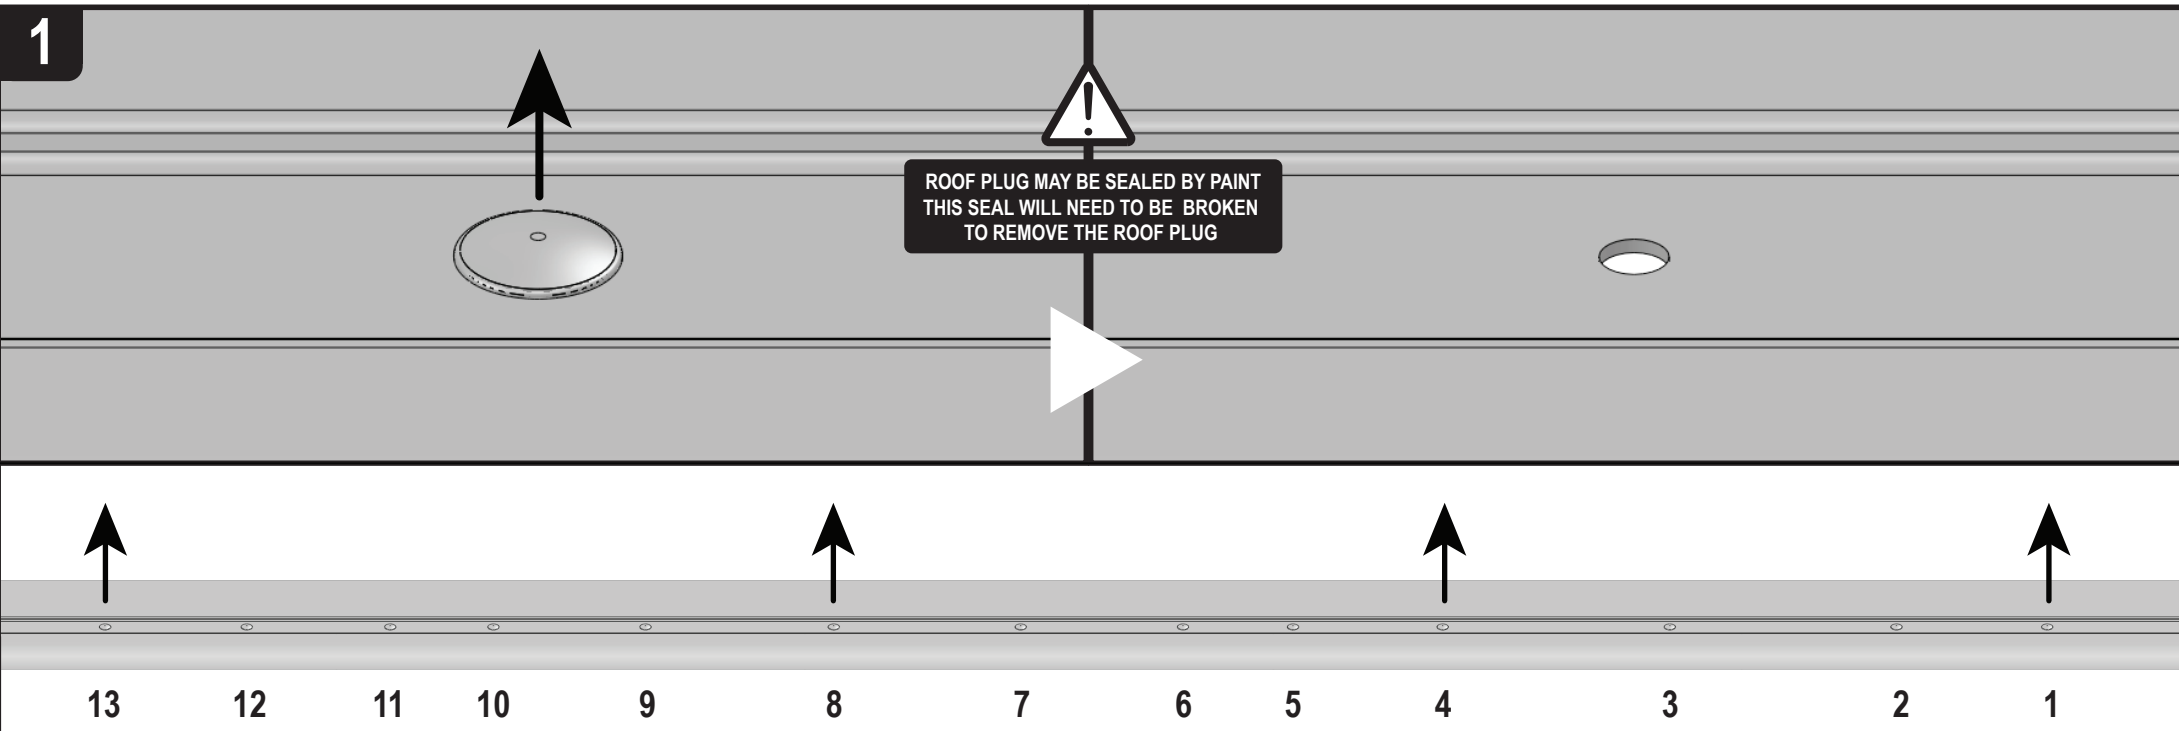

<p>ME0717</p>	<p>ME0922</p>	<p>ME0923</p>
<p>ME0924</p>	<p>ME0925</p>	

1

ROOF PLUG MAY BE SEALED BY PAINT
THIS SEAL WILL NEED TO BE BROKEN
TO REMOVE THE ROOF PLUG

The following page is for L4H3 models only (models with 13 fixing points on the roof).
Please see page 4 for L3H2 / L3H3 models & page 6 for L5H3 models.