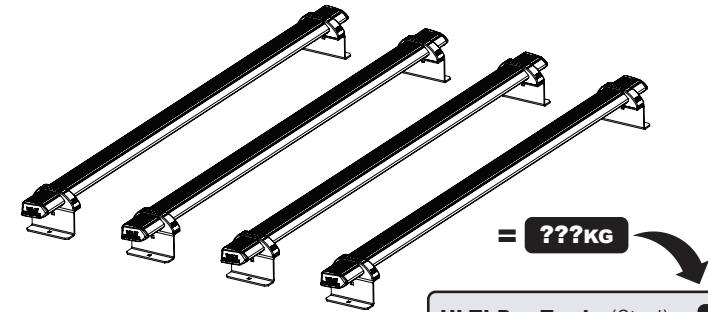

336-4

Vehicle:

Volkswagen Crafter: 2017 on
MAN TGE: 2017 on

Wheel Base:

Long plus (L5)
Extra long (L5)

Roof Height:

High (H3)

Rear Doors: Twin

ULTI Bar Trade (Steel)	= 17.4KG
ULTI Bar+ (Aluminium)	= 11.2KG