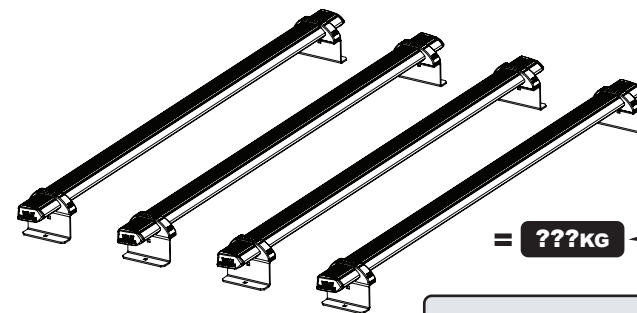

IN8230_D (CN:00183)

Van Guard Accessories Ltd
 Fair Oak Close, Exeter Airport Business Park,
 Exeter, Devon, EX5 2UL

www.van-guard.co.uk

336-4

Vehicle:
Volkswagen Crafter: 2017 on
MAN TGE: 2017 on
Wheel Base:
Medium (L3)
Standard (L3)
Roof Height:
Normal (H2)
Rear Doors: Twin