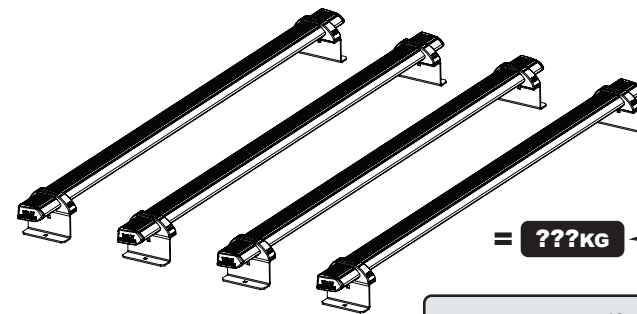

ULTI Bar Trade (Steel) = **17.4KG**

ULTI Bar+ (Aluminium) = **11.2KG**

336-4

Vehicle:
Volkswagen Crafter: 2017 on
MAN TGE: 2017 on
Wheel Base:
Medium (L3)
Standard (L3)
Roof Height:
High (H3)
Rear Doors: Twin

ULTI Bar Trade (Steel) = **17.4KG**

ULTI Bar+ (Aluminium) = **11.2KG**

336-4

Vehicle:
Volkswagen Crafter: 2017 on
MAN TGE: 2017 on
Wheel Base:
Long (L4)
Roof Height:
High (H3)
Rear Doors: Twin

ULTI Bar Trade (Steel) = **17.4KG**