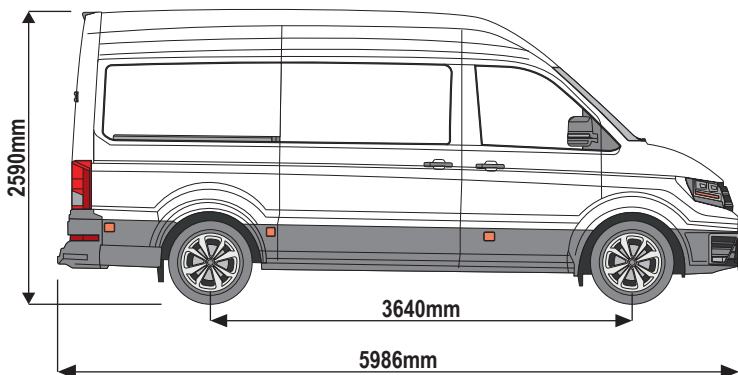

IN8230_D (CN:00183)

Van Guard Accessories Ltd
 Fair Oak Close, Exeter Airport Business Park,
 Exeter, Devon, EX5 2UL

www.van-guard.co.uk

336-4

Vehicle:
Volkswagen Crafter: 2017 on
MAN TGE: 2017 on
Wheel Base:
Medium (L3)
Standard (L3)
Roof Height:
Normal (H2)
Rear Doors: Twin

ULTI Bar Trade (Steel) = **17.4KG**

ULTI Bar+ (Aluminium) = **11.2KG**

336-4

Vehicle:
Volkswagen Crafter: 2017 on
MAN TGE: 2017 on
Wheel Base:
Medium (L3)
Standard (L3)
Roof Height:
High (H3)
Rear Doors: Twin