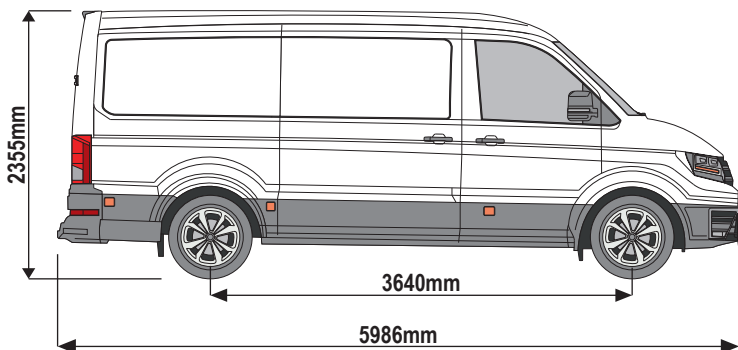

IN8230_D (CN:00183)

Van Guard Accessories Ltd
 Fair Oak Close, Exeter Airport Business Park,
 Exeter, Devon, EX5 2UL

www.van-guard.co.uk

336-4

Vehicle:
Volkswagen Crafter: 2017 on
MAN TGE: 2017 on
Wheel Base:
Medium (L3)
Standard (L3)
Roof Height:
Normal (H2)
Rear Doors: Twin