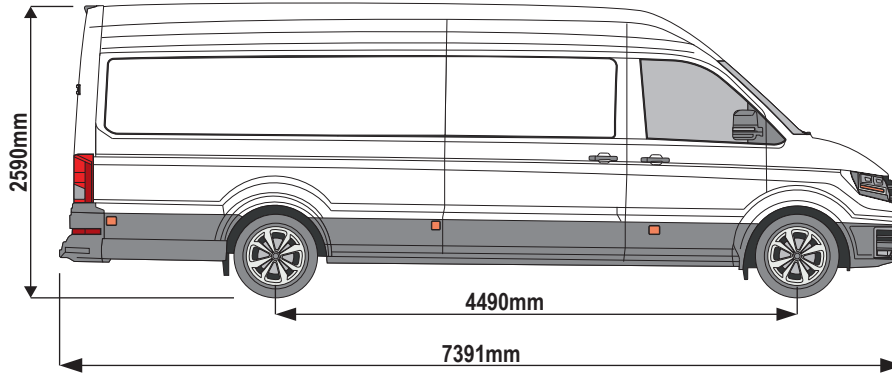

336-4

Vehicle:

Volkswagen Crafter: 2017 on
MAN TGE: 2017 on

Wheel Base:

Long plus (L5)
Extra long (L5)

Roof Height:

High (H3)

Rear Doors: Twin

ULTI Bar Trade (Steel)	= 17.4KG
ULTI Bar+ (Aluminium)	= 11.2KG