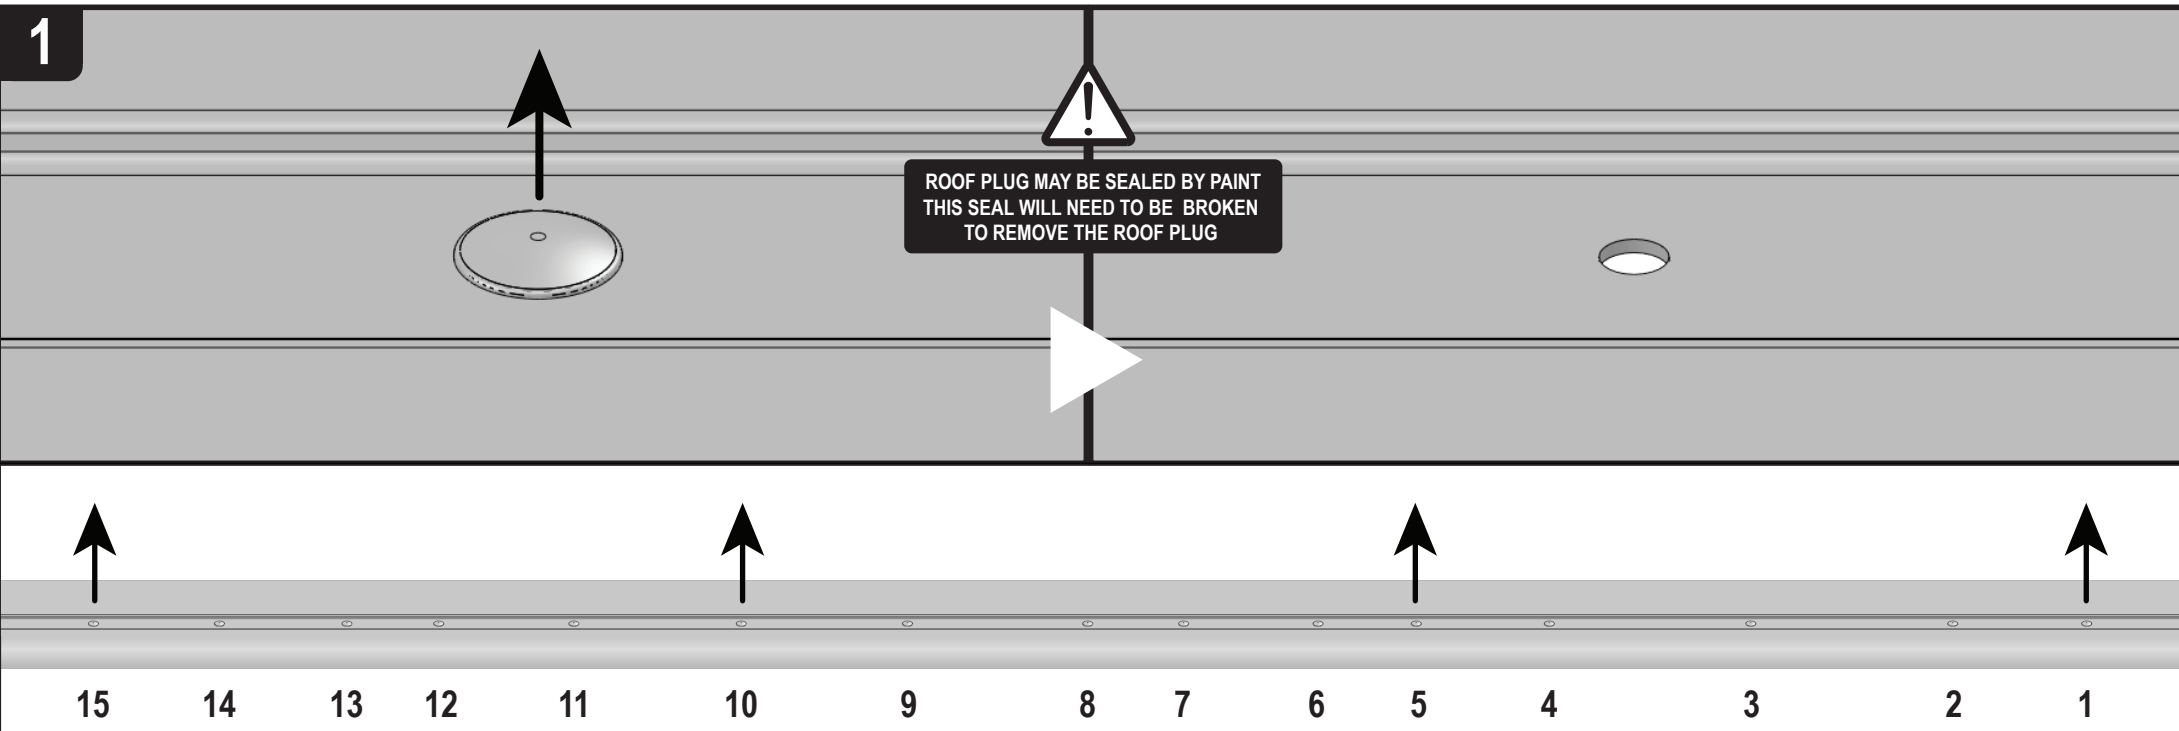

The following page is for L5H3 models only (models with 15 fixing points on the roof).
Please see page 4 for L3H2 / L3H3 models & page 5 for L4H3 models.