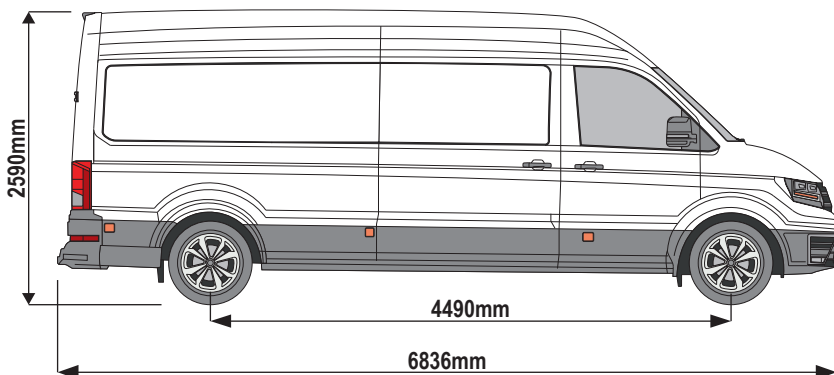

ULTI Bar Trade (Steel) = **17.4KG**

ULTI Bar+ (Aluminium) = **11.2KG**

336-4

Vehicle:
Volkswagen Crafter: 2017 on
MAN TGE: 2017 on
Wheel Base:
Medium (L3)
Standard (L3)
Roof Height:
High (H3)
Rear Doors: Twin

ULTI Bar Trade (Steel) = **17.4KG**

ULTI Bar+ (Aluminium) = **11.2KG**

336-4

Vehicle:
Volkswagen Crafter: 2017 on
MAN TGE: 2017 on
Wheel Base:
Long (L4)
Roof Height:
High (H3)
Rear Doors: Twin

ULTI Bar Trade (Steel) = **17.4KG**